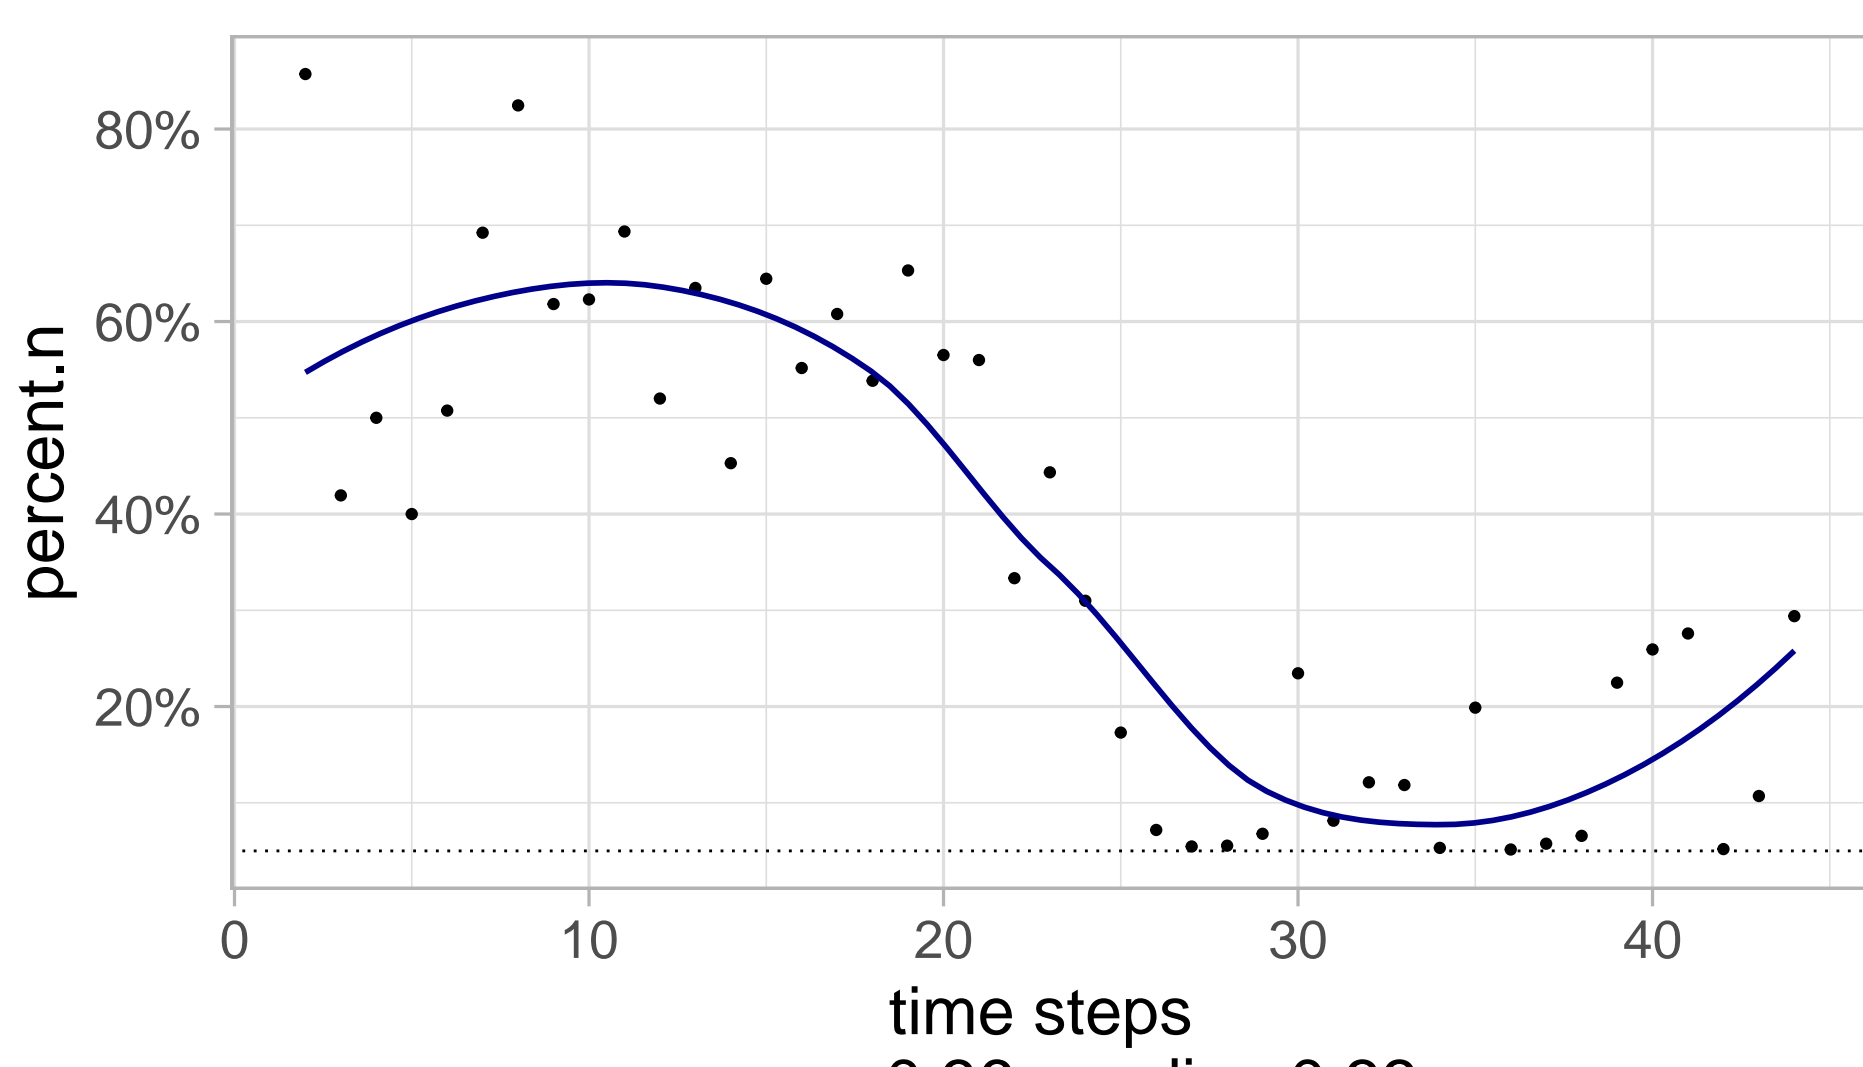

mean:832.3, median:438, first:3, last:795,  
range:(3,2196), entire number:12626

Perc. 0 contacts    Perc. 1 contact    Perc. >1 contact

mean:0.36, median:0.33

mean:-43.58, median:-41.38

mean:0.04, median:0.04