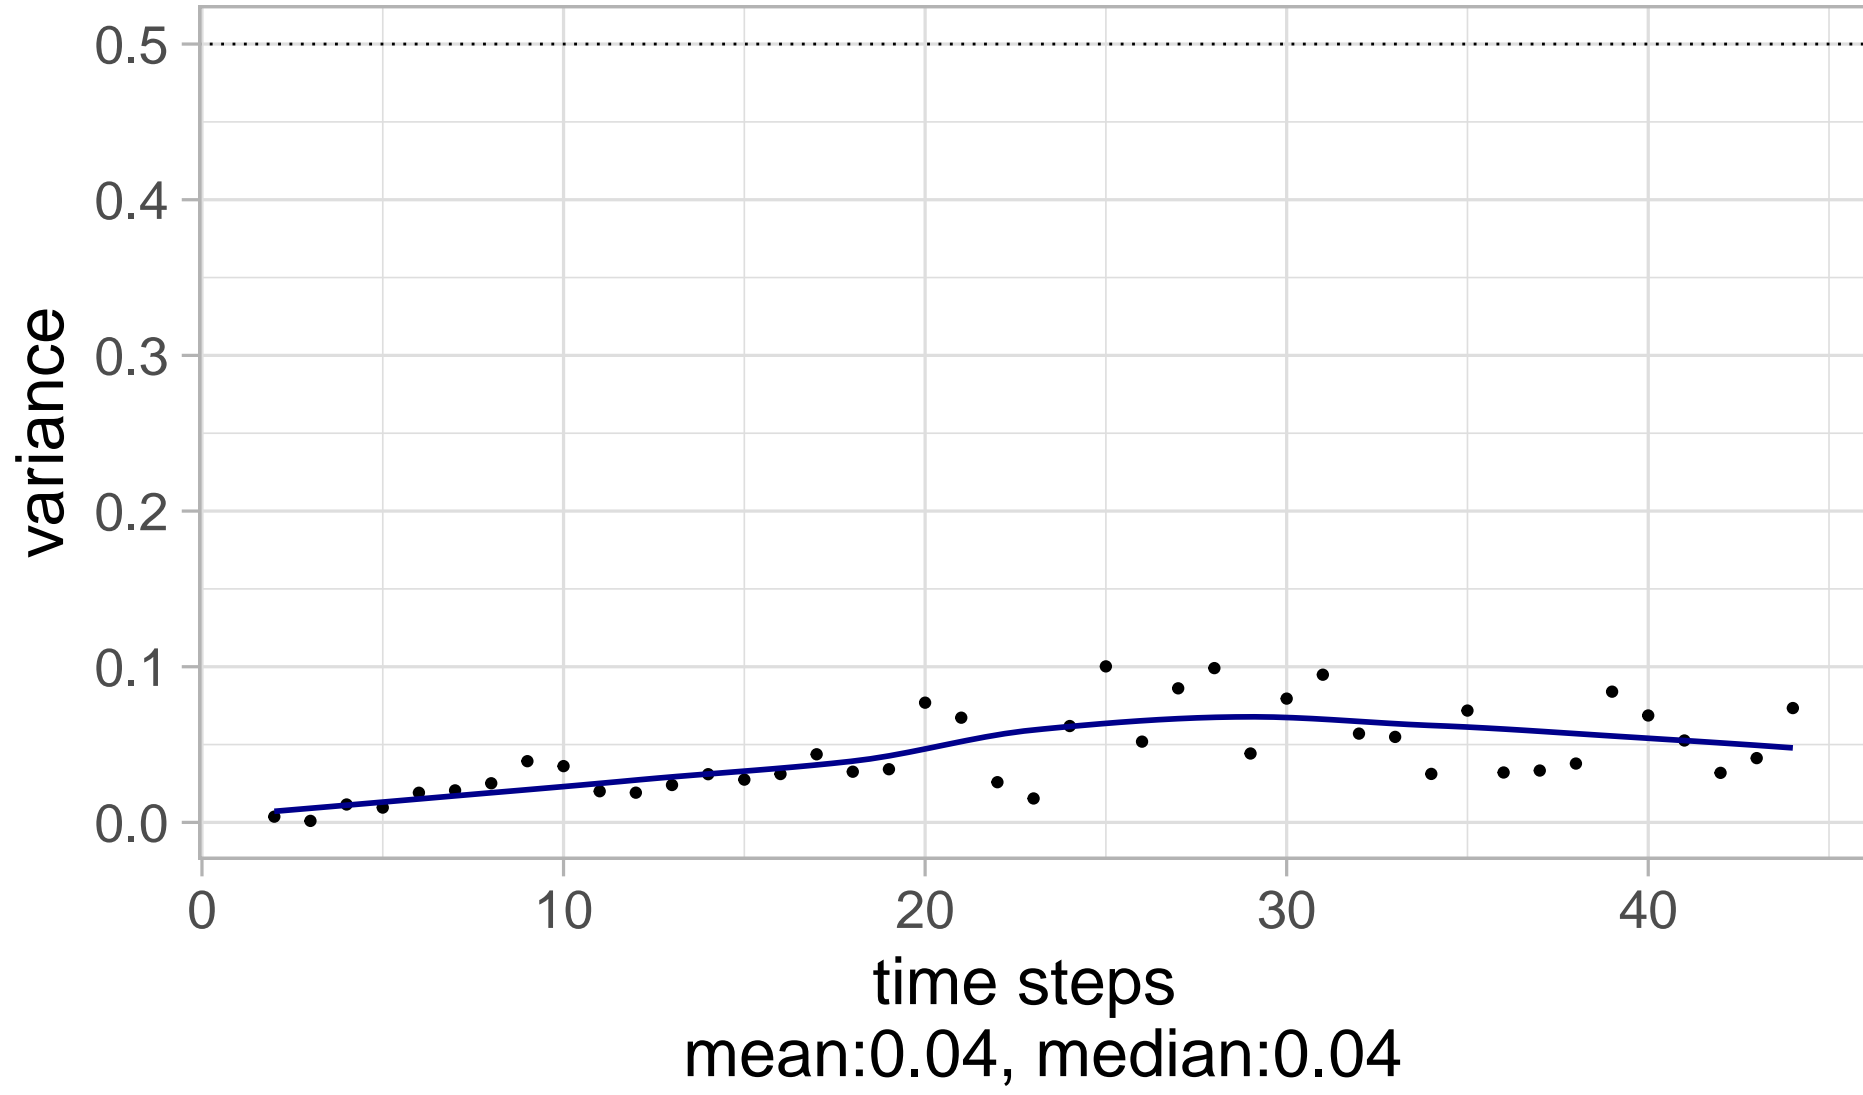

mean:832.3, median:438, first:3, last:795,  
range:(3,2196), entire number:12626

Perc. 0 contacts    Perc. 1 contact    Perc. >1 contact

mean:0.36, median:0.33

mean:-43.58, median:-41.38

mean:0.04, median:0.04