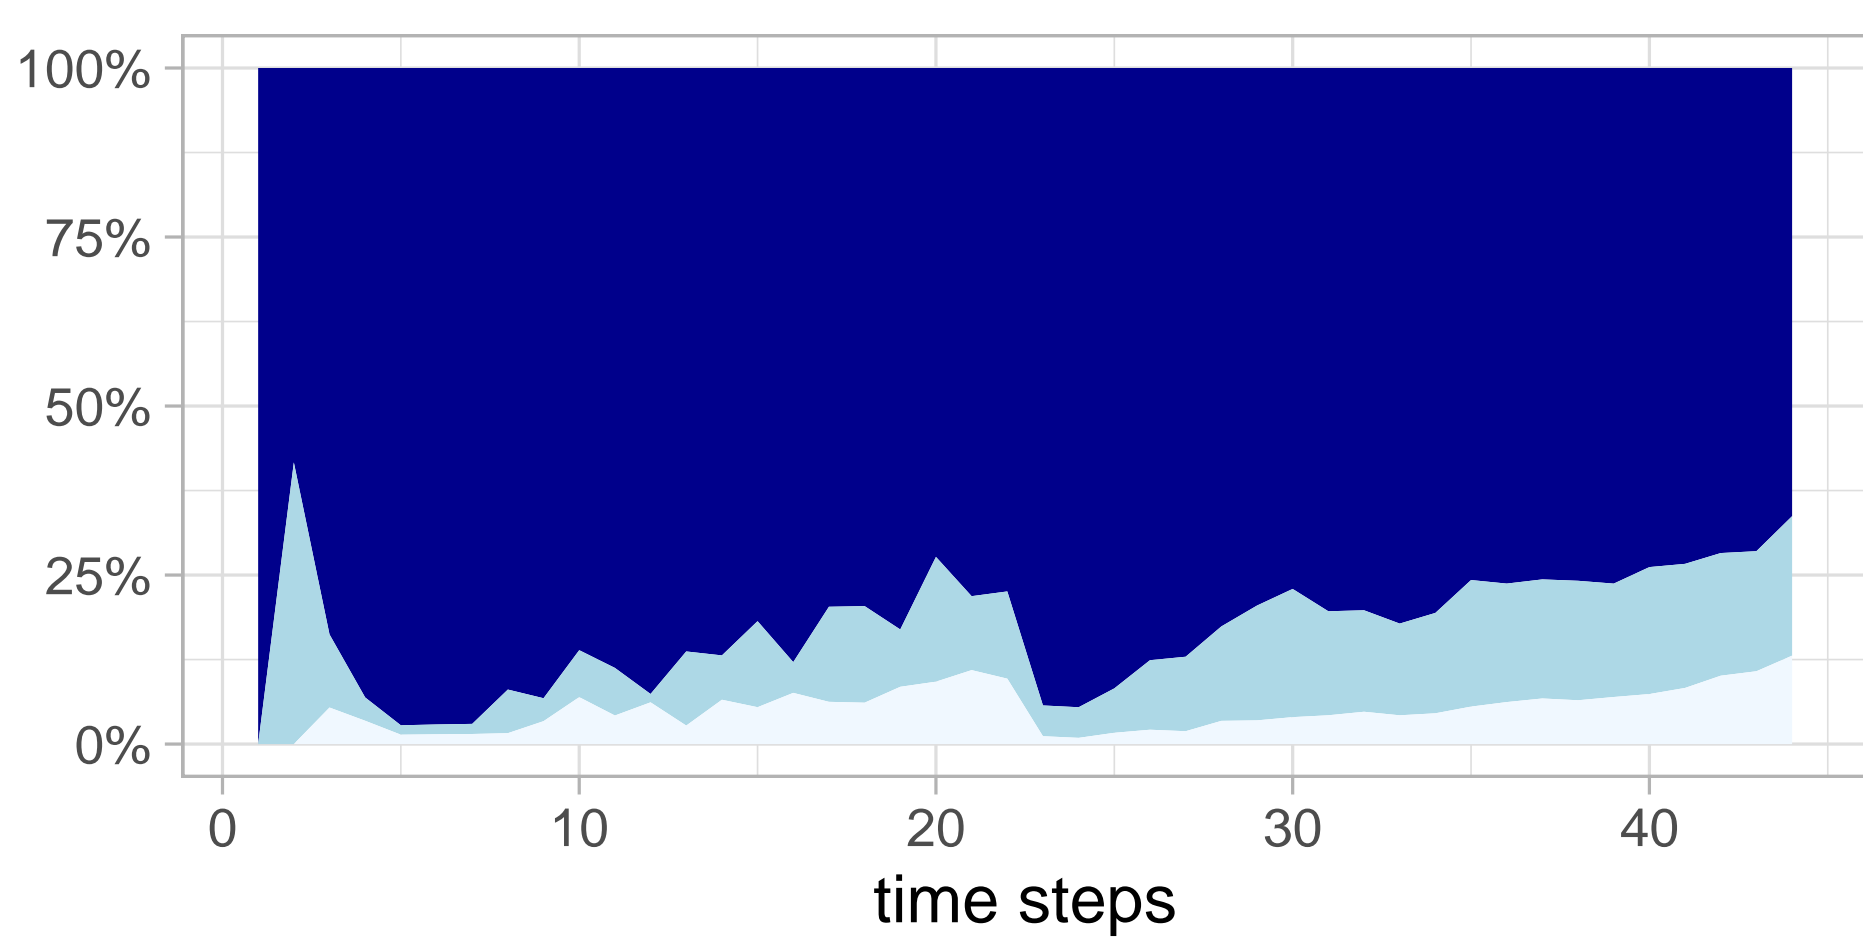

mean:832.3, median:438, first:3, last:795,  
range:(3,2196), entire number:12626

Perc. 0 contacts    Perc. 1 contact    Perc. >1 contact

mean:0.36, median:0.33

mean:-43.58, median:-41.38

mean:0.04, median:0.04