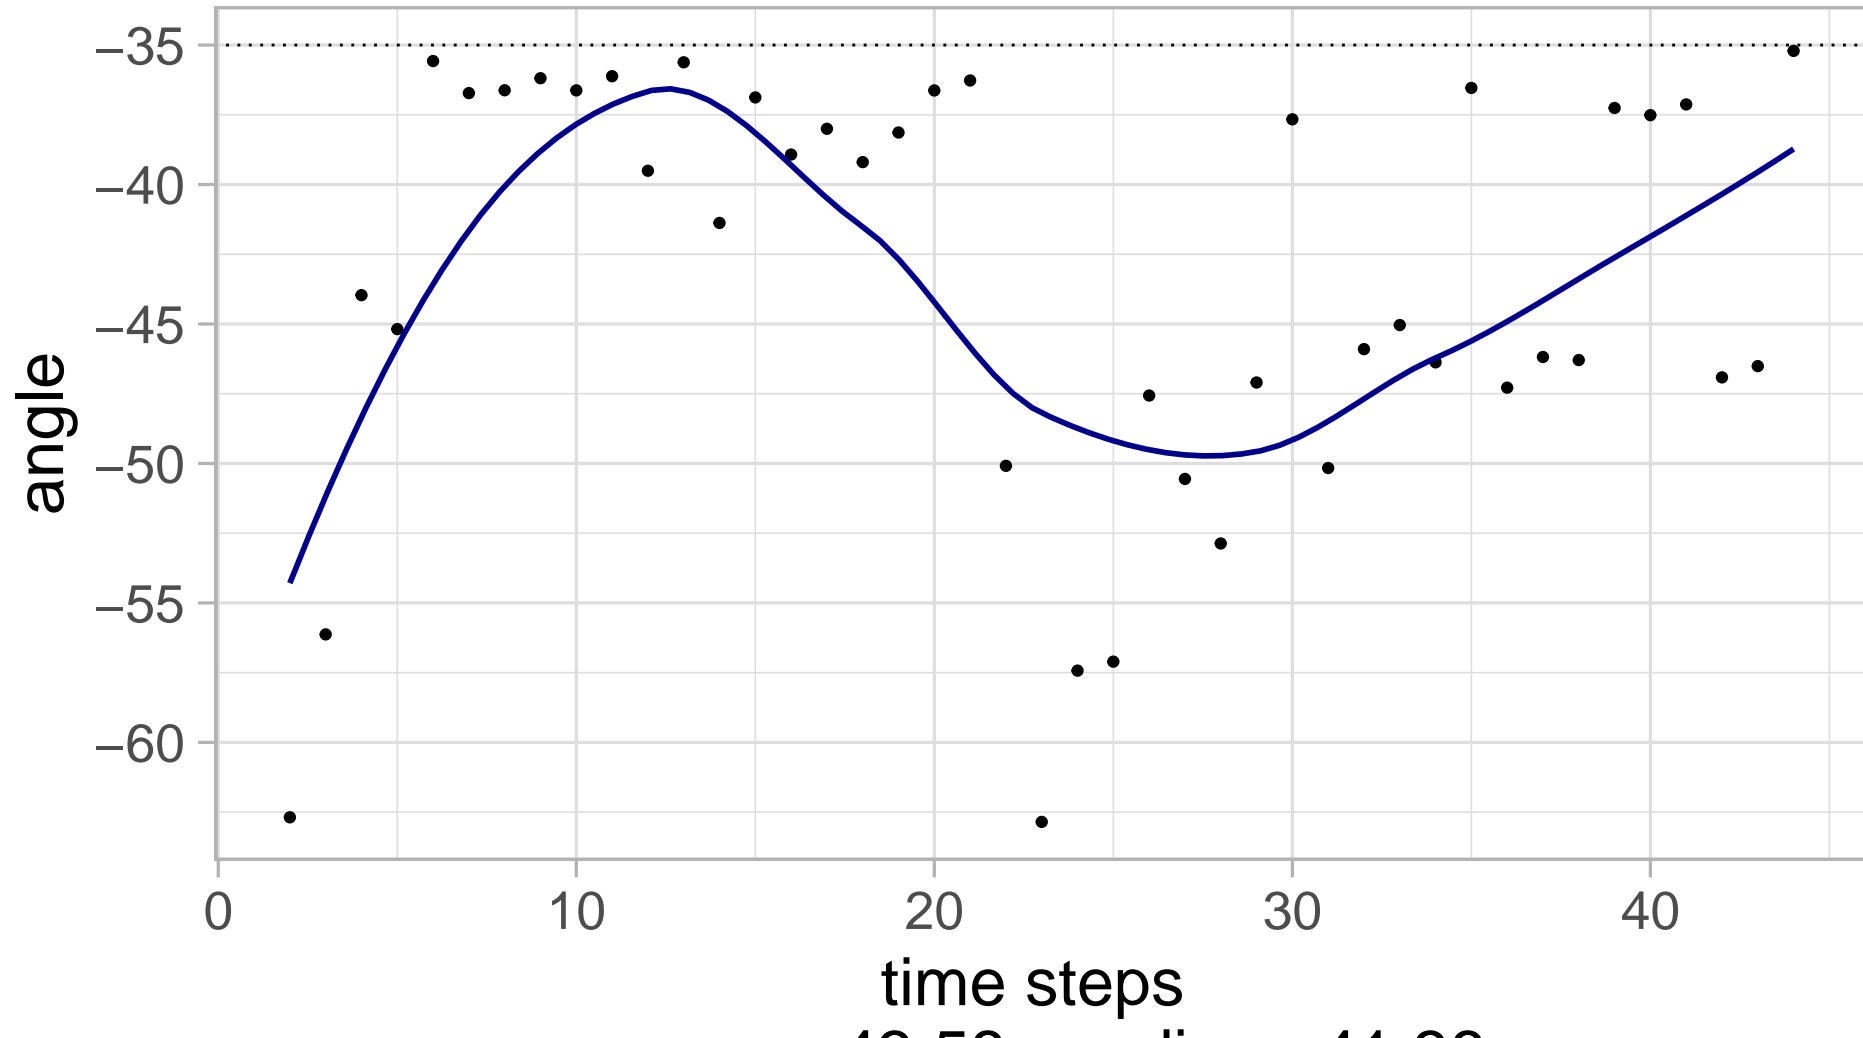

mean:832.3, median:438, first:3, last:795,  
range:(3,2196), entire number:12626

Perc. 0 contacts    Perc. 1 contact    Perc. >1 contact

mean:0.36, median:0.33

mean:-43.58, median:-41.38

mean:0.04, median:0.04