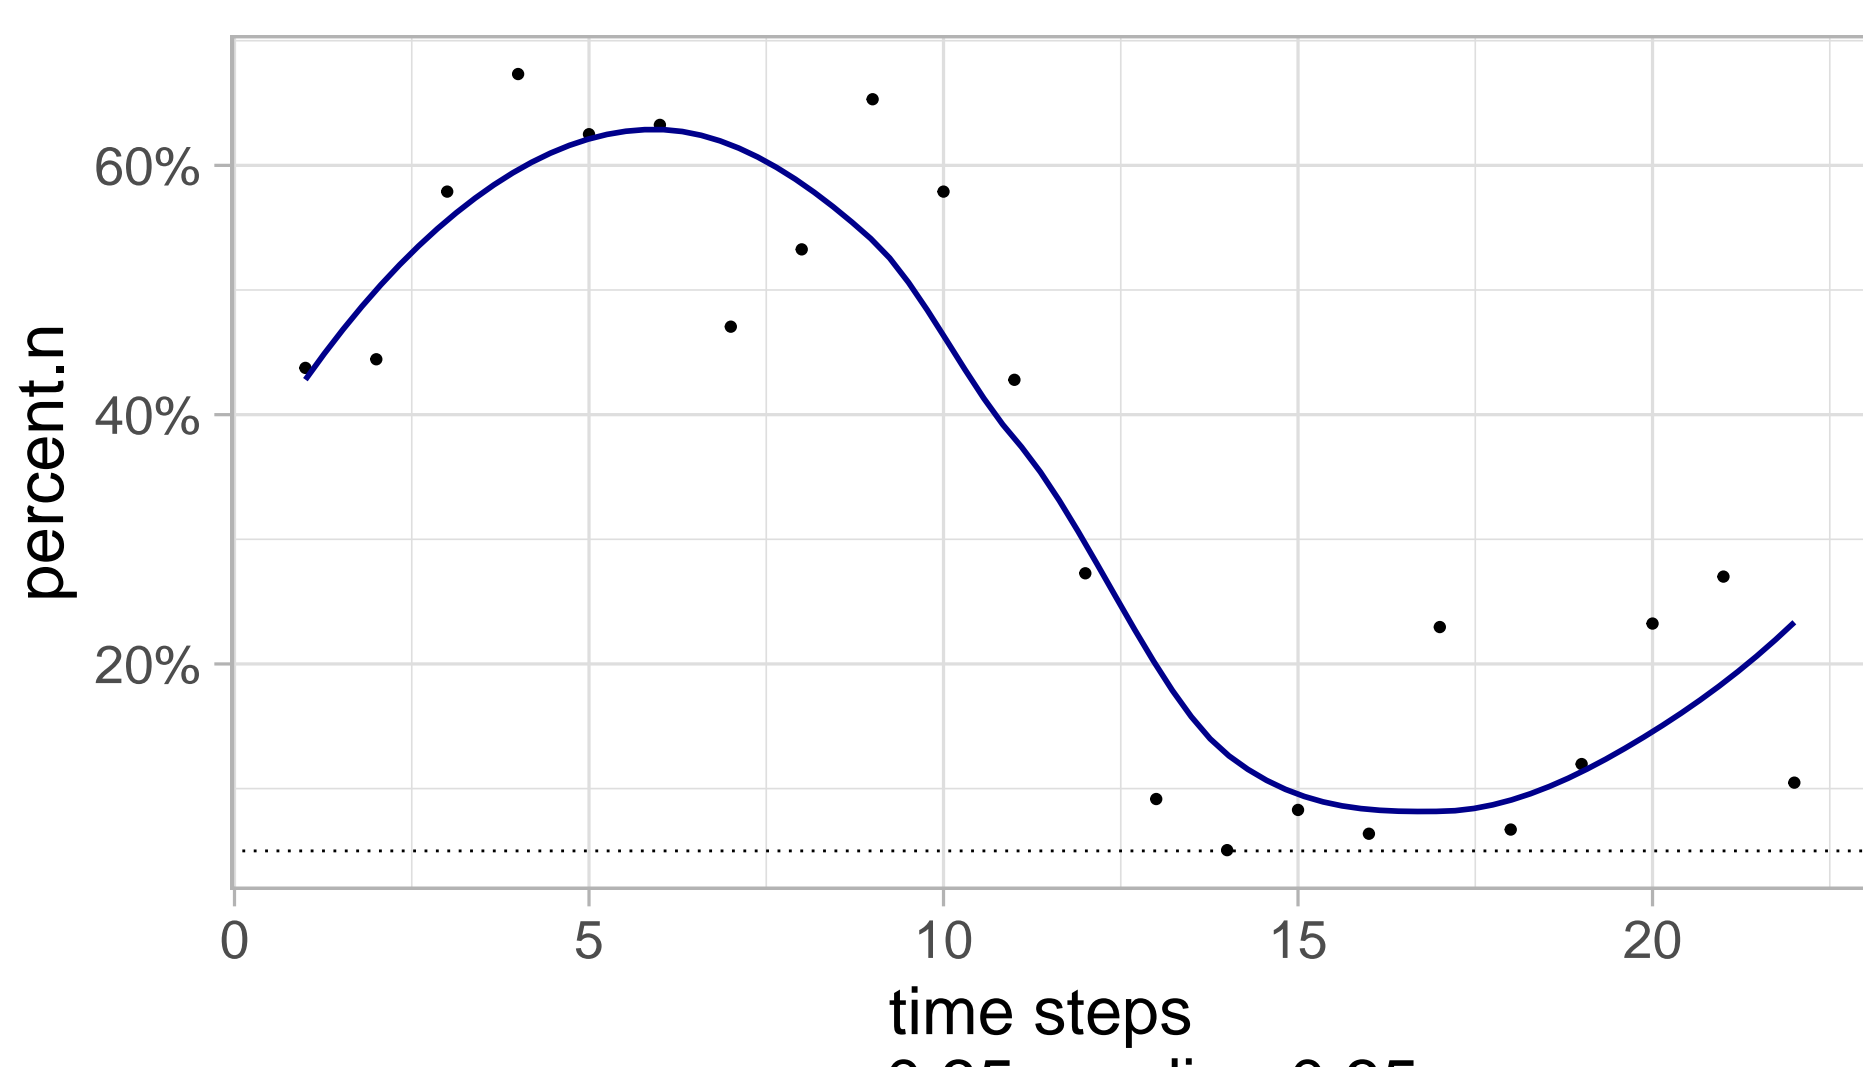

mean:1481.09, median:1197.5, first:38, last:1417, range:(38,3474), entire number:12626

Perc. 0 contacts    Perc. 1 contact    Perc. >1 contact

mean:0.35, median:0.35

mean:-43.81, median:-41.17

mean:0.05, median:0.04