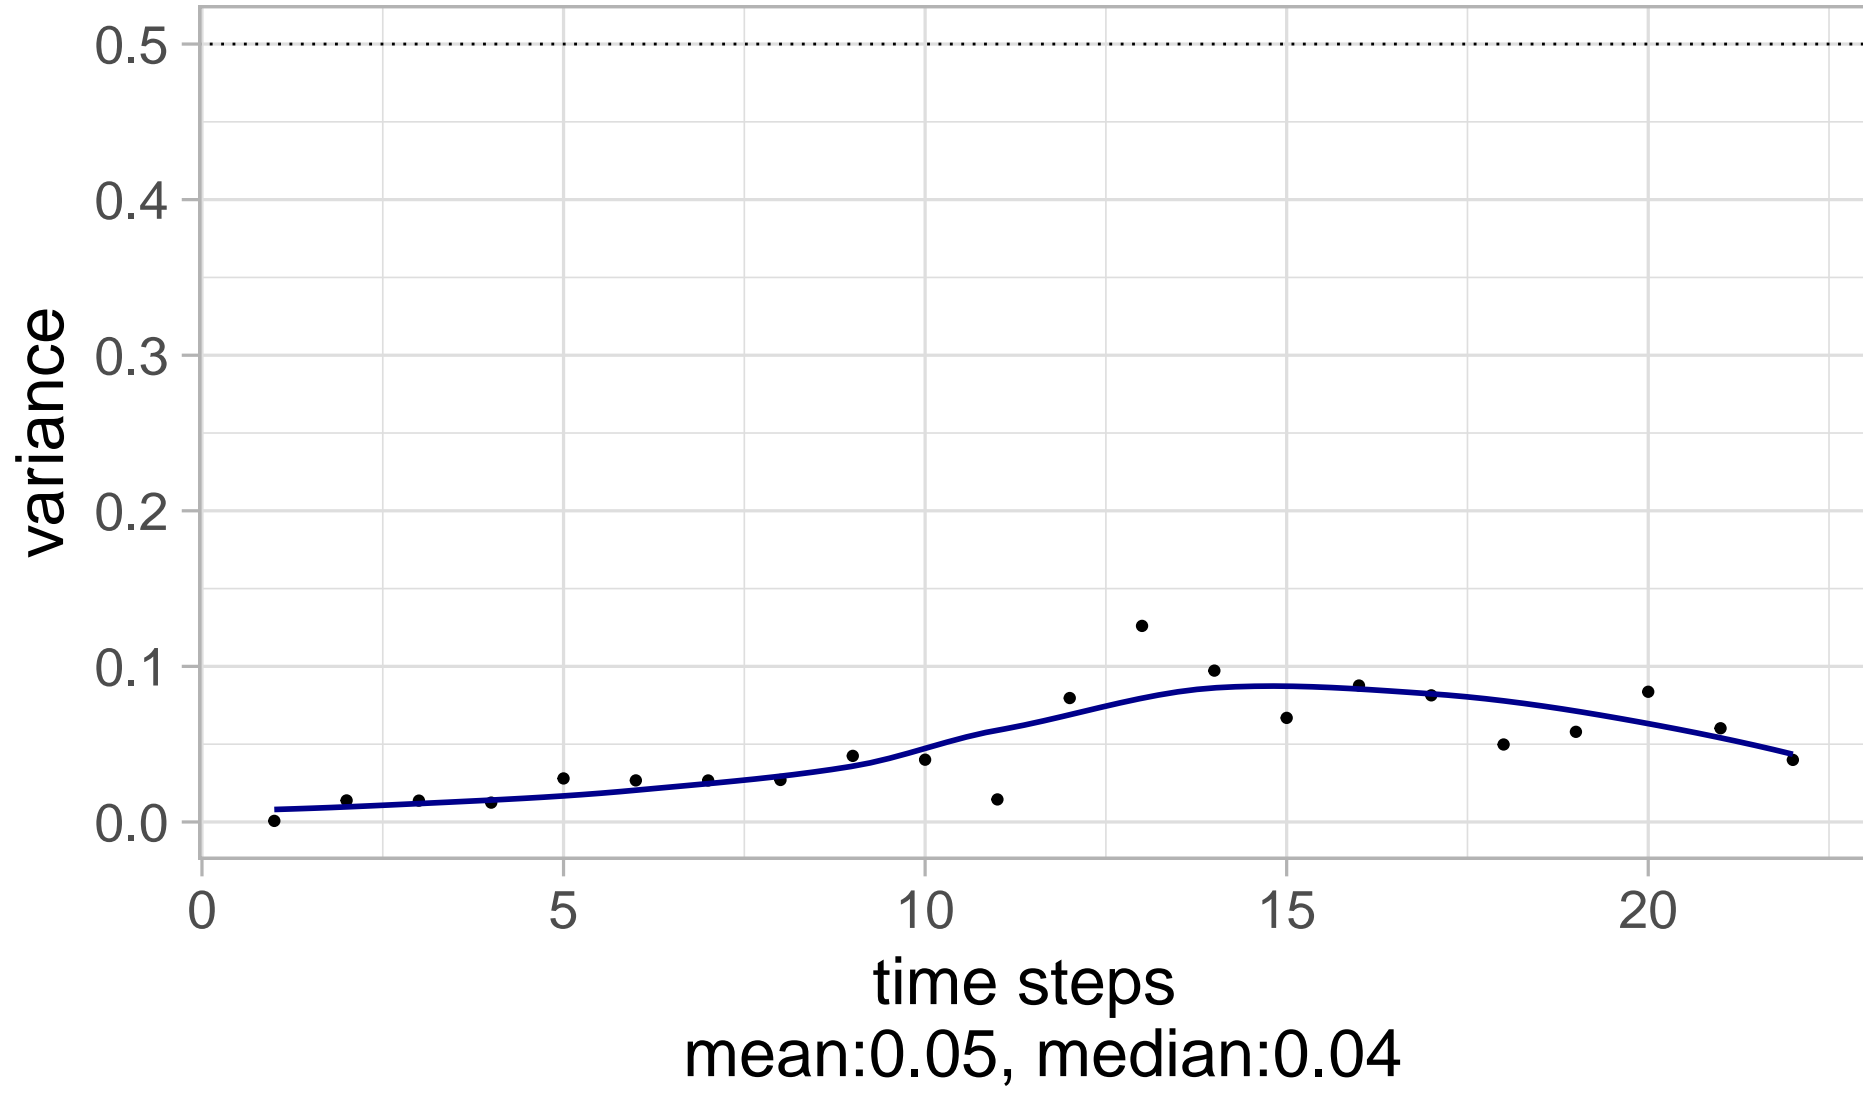

mean:1481.09, median:1197.5, first:38, last:1417, range:(38,3474), entire number:12626

Perc. 0 contacts    Perc. 1 contact    Perc. >1 contact

mean:0.35, median:0.35

mean:-43.81, median:-41.17

mean:0.05, median:0.04