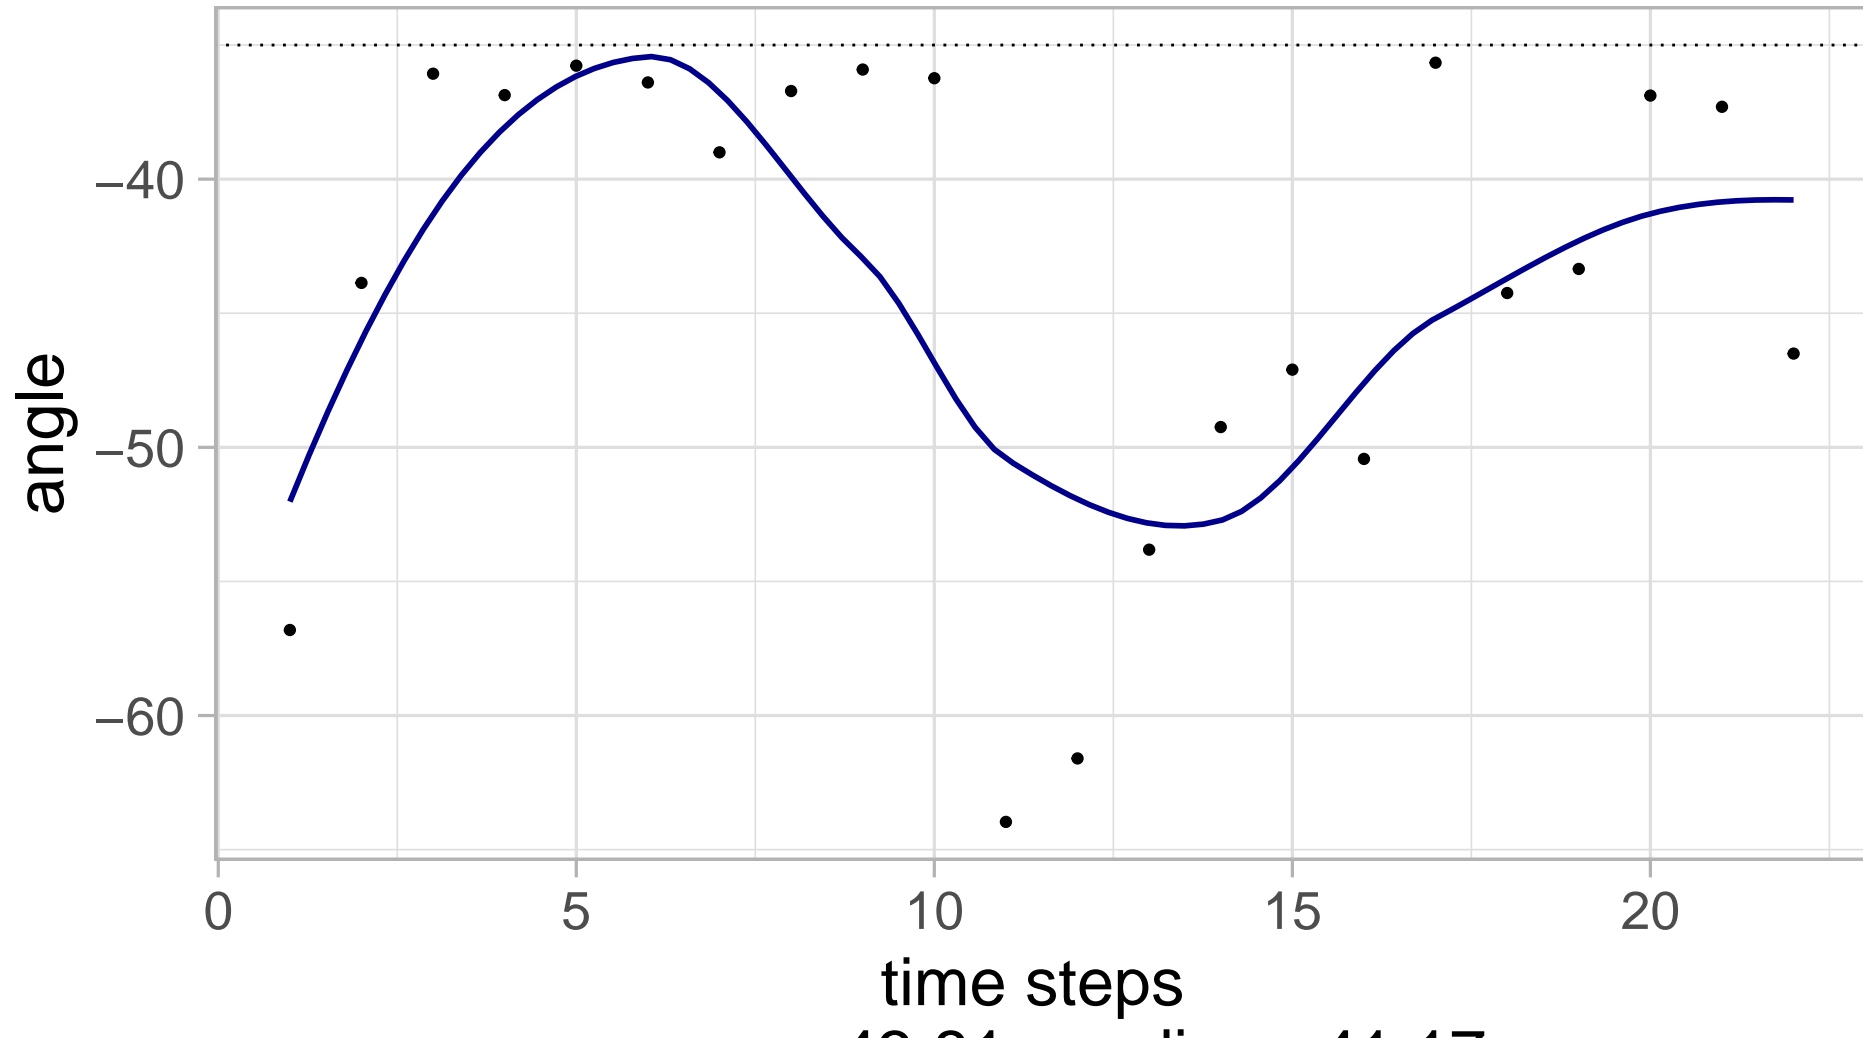

mean:1481.09, median:1197.5, first:38, last:1417, range:(38,3474), entire number:12626

Perc. 0 contacts    Perc. 1 contact    Perc. >1 contact

mean:0.35, median:0.35

mean:-43.81, median:-41.17

mean:0.05, median:0.04