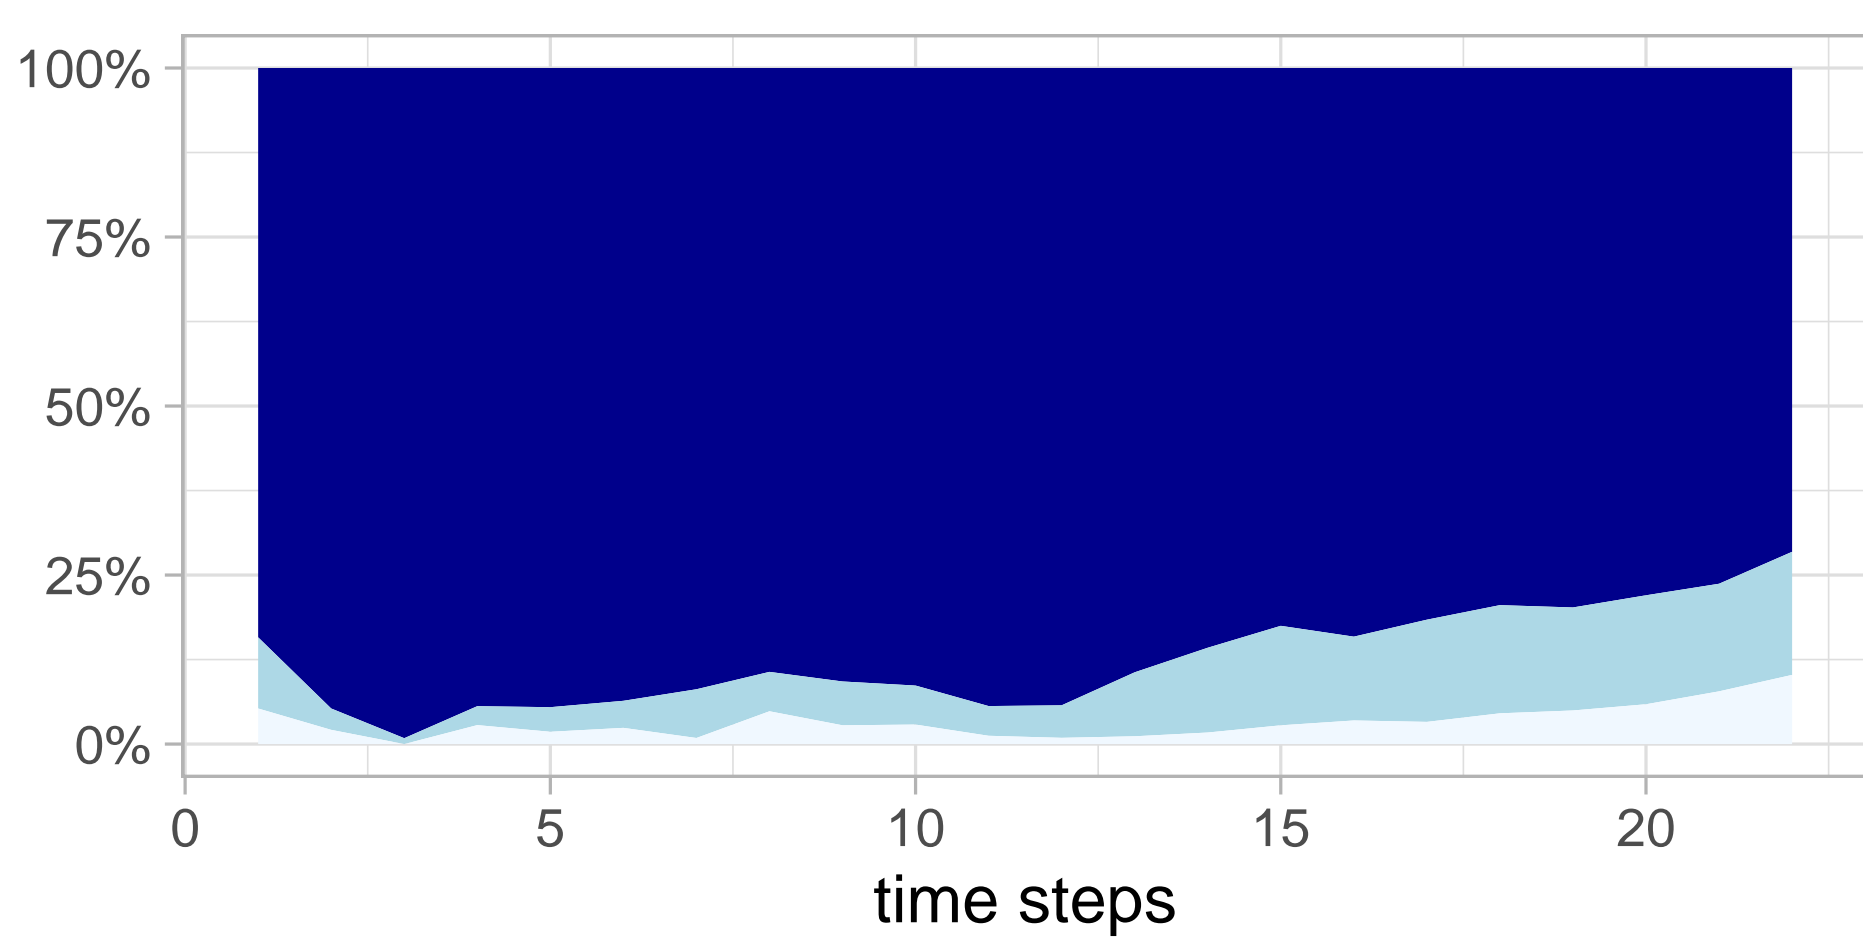

mean:1481.09, median:1197.5, first:38, last:1417, range:(38,3474), entire number:12626

Perc. 0 contacts    Perc. 1 contact    Perc. >1 contact

mean:0.35, median:0.35

mean:-43.81, median:-41.17

mean:0.05, median:0.04